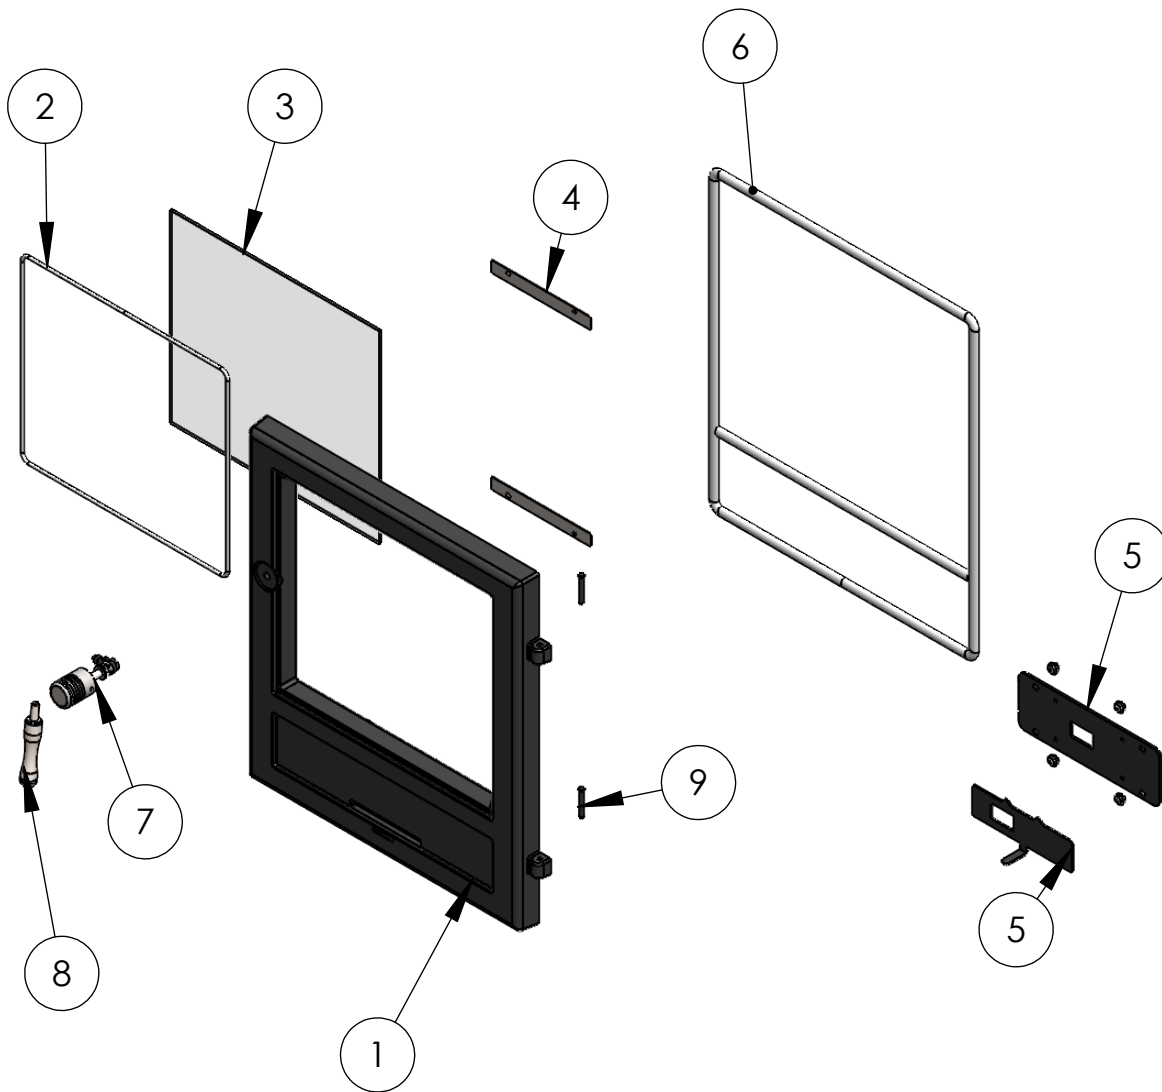

FP5W/8 version 4

ITEM NO.	Description	Part NO	QTY.
1	M0901 Large New Square Door Casting	9272	1
2	Door Glass Seal	9082	1
3	F0036 New Large Square Door Glass Panel	9271	1
4	Glass Retainer	FPX458-M417	2
5	F1006 Large New Square Door Primary Air Assembly	9273	1
6	F0037 New Large Square Door Main Seal	outer:9116 / centre: 9109	1
7	M418 Handle Spindle	8183	1
8	PVO0022 Optiview Handle	PSP-0141	1
9	F0035 Hinge Pin	FPX458-DRPN	2